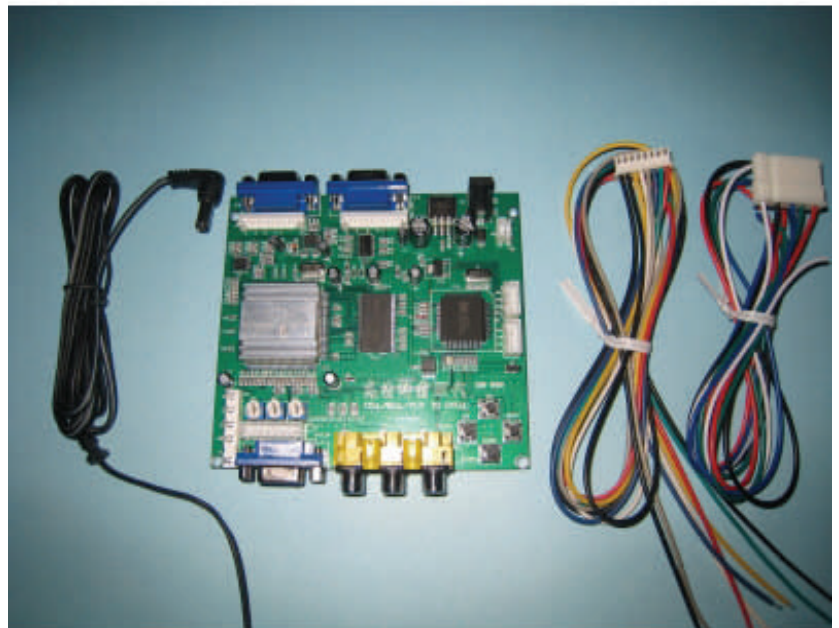

AT3800 Scan Converter

FROM: **AMUSEMENT TECHNOLOGIES, LLC.**

The new AT3800 Scan Converter is an excellent, cost-effective solution that allows you to scan up a low-res (CGA) or medium-res (EGA) signal to a VGA output for display on an LCD TV. It features a 15 pin D-Sub VGA output and the standard R-G-B-Sync-Ground input. The AT3800 has a simple to navigate and easy to use on screen menu for quick set-up.

The AT3800 comes complete with RGB input cable and 5 volt DC power input cable.

**Available immediately for
only**

\$89.95

AMUSEMENT TECHNOLOGIES, LLC.

480 Neponset St.
Ste. 14A
Canton, MA. 02021
Www.AmusementTechnologies.com